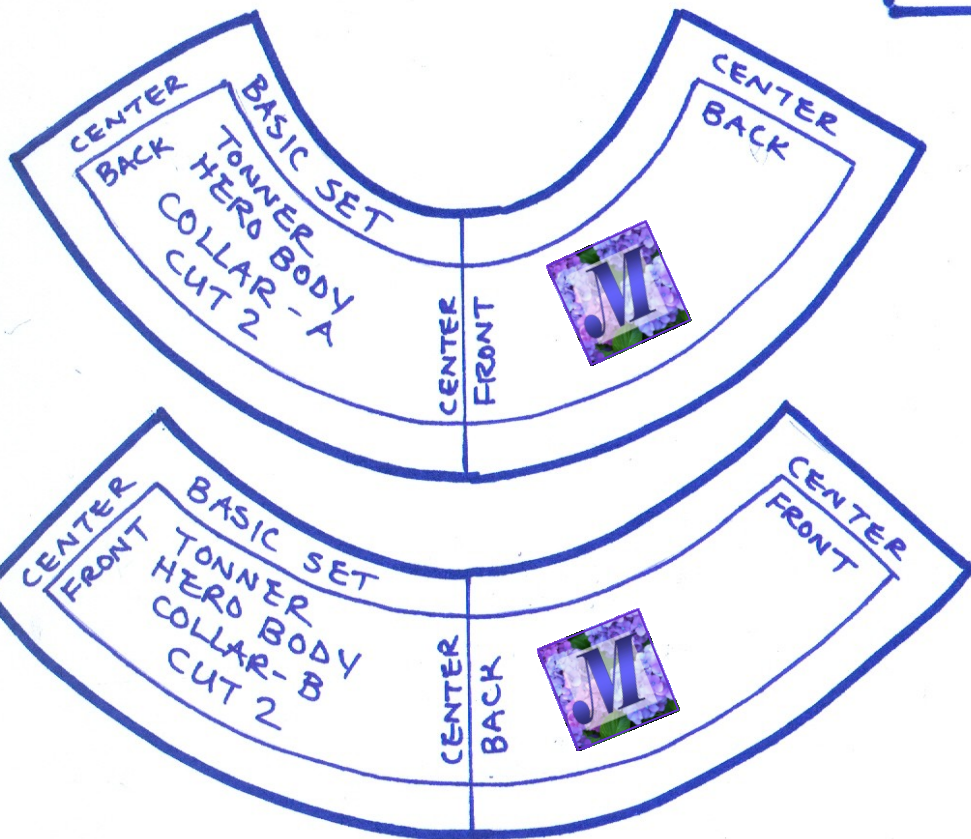

Missy's Imaginings

BASIC PATTERN SET
For Tonner Super Hero Body

TONNER HERO
BODY - BASIC SET

BACK
CUT 2

© Missy Adkinson 2021
Courtesy of:
missysimaginings.com

← ACTUAL
CONTOURS
OF HERO
BODY
LEGS →

BASIC PATTERN SET
For Tonner Super Hero Body

OPTIONAL FLY
CENTER FRONT

TONNER HERO
BODY - BASIC SET

FRONT
CUT 2

© Missy Adkinson 2021
Courtesy of:
missysimaginings.com

← ACTUAL
CONTOURS
OF HERO
BODY
LEGS →

BASIC PATTERN SET
For Tonner Super Hero Body