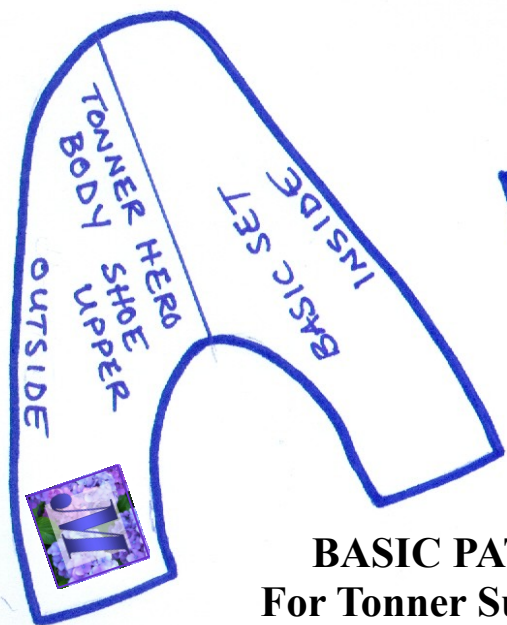

Missy's Imaginings

BASIC PATTERN SET
For Tonner Super Hero Body

TONNER HERO
BODY - BASIC SET

BACK
CUT 2

© Missy Adkinson 2021
Courtesy of:
missysimaginings.com

← ACTUAL
CONTOURS
OF HERO
BODY
LEGS →

BASIC PATTERN SET
For Tonner Super Hero Body

OPTIONAL FLY
CENTER FRONT

TONNER HERO
BODY - BASIC SET

FRONT
CUT 2

© Missy Adkinson 2021
Courtesy of:
missysimaginings.com

← ACTUAL
CONTOURS
OF HERO
BODY
LEGS →

BASIC PATTERN SET
For Tonner Super Hero Body