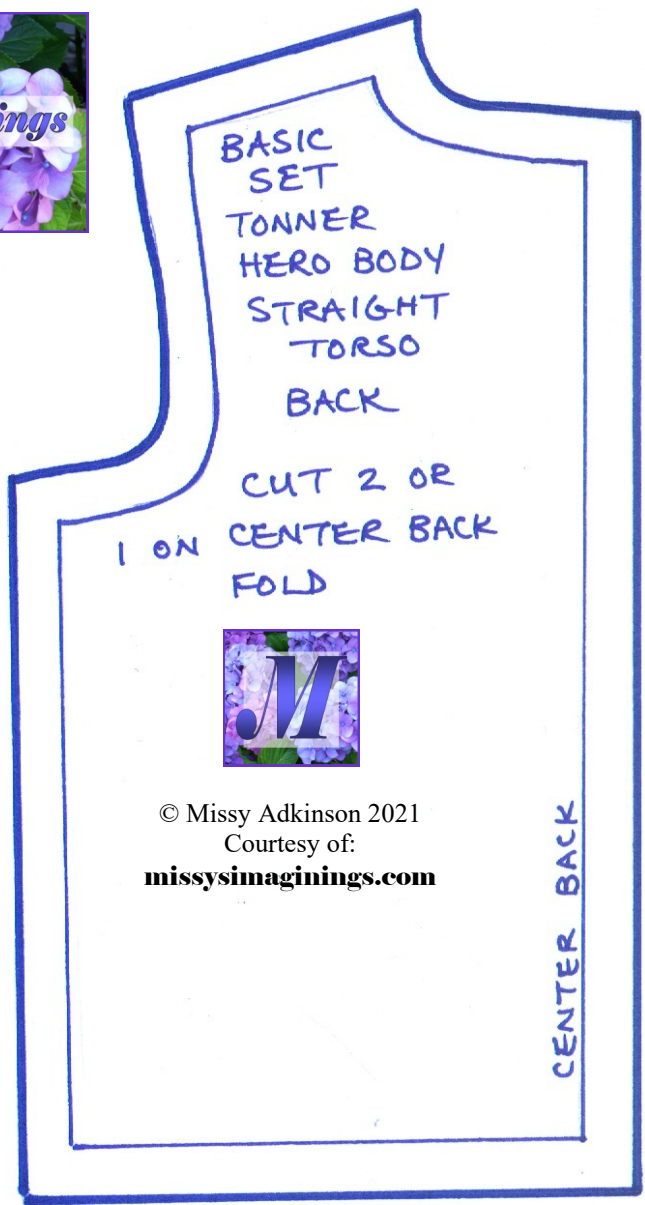

Missy's Imaginings

BASIC PATTERN SET
For Tonner Super Hero Body

TONNER HERO
BODY - BASIC SET

BACK
CUT 2

© Missy Adkinson 2021
Courtesy of:
missysimaginings.com

← ACTUAL
CONTOURS
OF HERO
BODY
LEGS →

BASIC PATTERN SET
For Tonner Super Hero Body

OPTIONAL FLY
CENTER FRONT

TONNER HERO
BODY - BASIC SET

FRONT
CUT 2

© Missy Adkinson 2021
Courtesy of:
missysimaginings.com

← ACTUAL
CONTOURS
OF HERO
BODY
LEGS →

BASIC PATTERN SET
For Tonner Super Hero Body