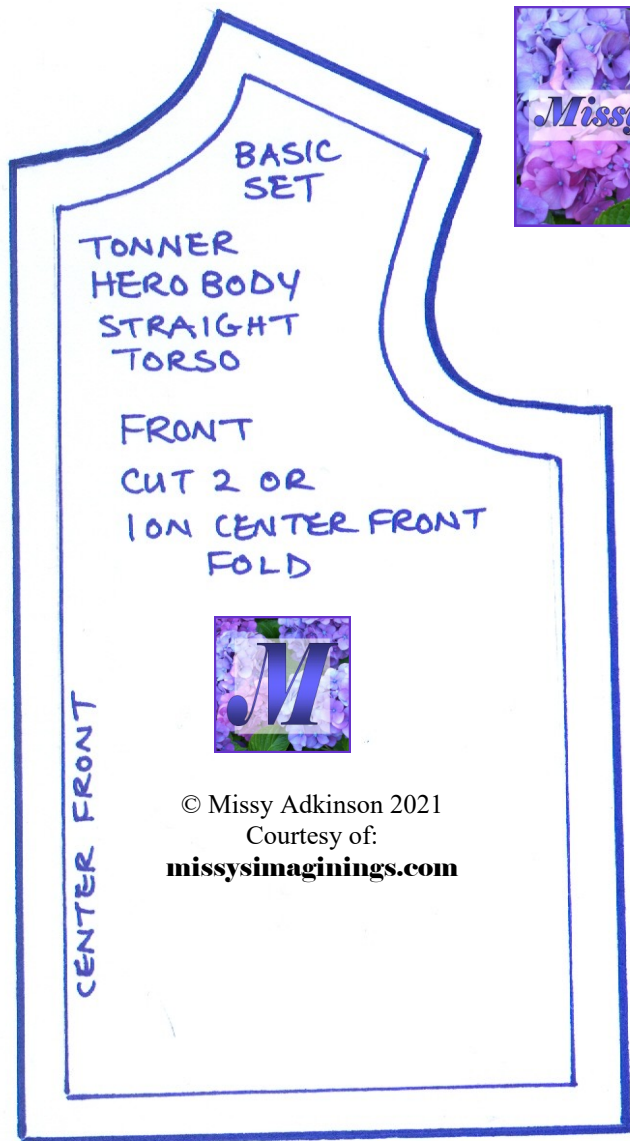

Missy's Imaginings

BASIC PATTERN SET
For Tonner Super Hero Body

TONNER HERO
BODY - BASIC SET

BACK
CUT 2

© Missy Adkinson 2021
Courtesy of:
missysimaginings.com

← ACTUAL
CONTOURS
OF HERO
BODY
LEGS →

BASIC PATTERN SET
For Tonner Super Hero Body

OPTIONAL FLY
CENTER FRONT

TONNER HERO
BODY - BASIC SET

FRONT
CUT 2

© Missy Adkinson 2021
Courtesy of:
missysimaginings.com

← ACTUAL
CONTOURS
OF HERO
BODY
LEGS →

BASIC PATTERN SET
For Tonner Super Hero Body