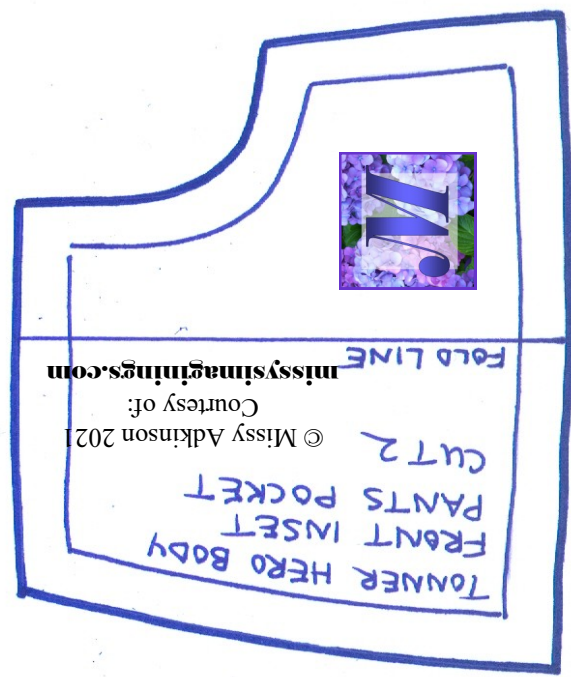

Missy's Imaginings

BASIC PATTERN SET
For Tonner Super Hero Body

TONNER HERO
BODY - BASIC SET

BACK
CUT 2

© Missy Adkinson 2021
Courtesy of:
missysimaginings.com

← ACTUAL
CONTOURS
OF HERO
BODY
LEGS →

BASIC PATTERN SET
For Tonner Super Hero Body

OPTIONAL FLY
CENTER FRONT

TONNER HERO
BODY - BASIC SET

FRONT
CUT 2

© Missy Adkinson 2021
Courtesy of:
missysimaginings.com

← ACTUAL
CONTOURS
OF HERO
BODY
LEGS →

BASIC PATTERN SET
For Tonner Super Hero Body