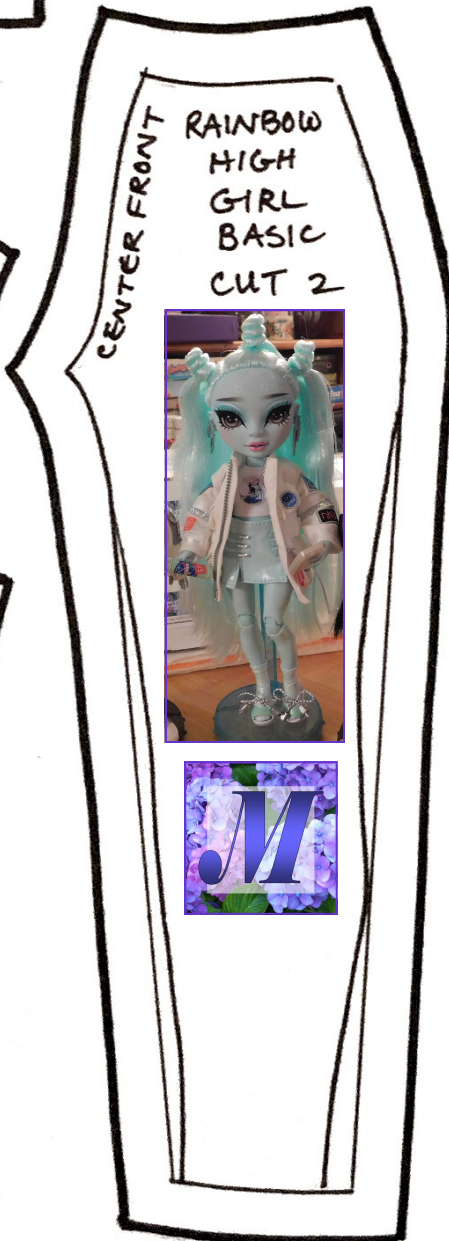

BASIC PATTERN SET for 11" Rainbow & Shadow High Dolls

© Missy Adkinson
Courtesy of:
missysimaginings.com

BASIC PATTERN SET for 11" Rainbow & Shadow High Dolls